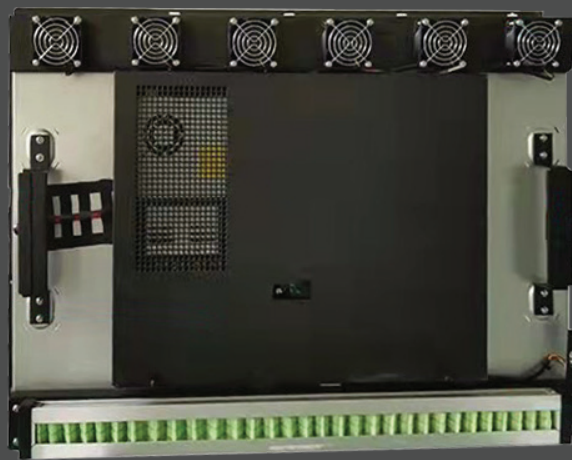

CALKiN CA 270815HB

CALKiN CA 270815HB 27" High Contrast 1500nits Open Frame Monitor (with Filtered Ventilation)

Dimension

1006/429 B Floor Master View Executive Place,
Charoen Nakhon Road, Khlongsan, Bangkok 10600
Tel: 0 2862 5459 Fax: 0 2862 5459 ext 608

CALKiN CA 270815HB

CALKiN CA 270815HB 27" High Contrast 1500nits Open Frame Monitor (with Filtered Ventilation)

MODEL NO	CALKiN CA 270815HB
DISPLAY AREA	598*337 mm
DIMENSION	710*450*90 mm
RESOLUTION	1920v1080
DISPLAY MODE	Horizontal/vertical
UPGRADE	USB
TIMER	Optional
PANEL TYPE	27 INCHLCD Panel
RATIO	16:9
BACKLIGHT TYPE	LED
DISPLAY COLOR	16.7M
BRIGHTNESS	1500 nits
CONTRAST	3500:1
VIEWING ANGLE	178°(H) / 178°(V)
RESPOND TIME	6ms
LIFE SPAN	50000 hours
WORKING TEMP	-30°c~50°c
STORAGE TEMP	-10°c~60°c
WORKING HUMILITY	5%~90%
STORAGE HUMILITY	5%~100%
NOISE	<65dB
WATER PROOF	IP55
CABINET COLOR	Black
POWER INPUT	AC220V
POWER CONSUMPTION	≤220W
VENTILATION	Hepa filter + Fans