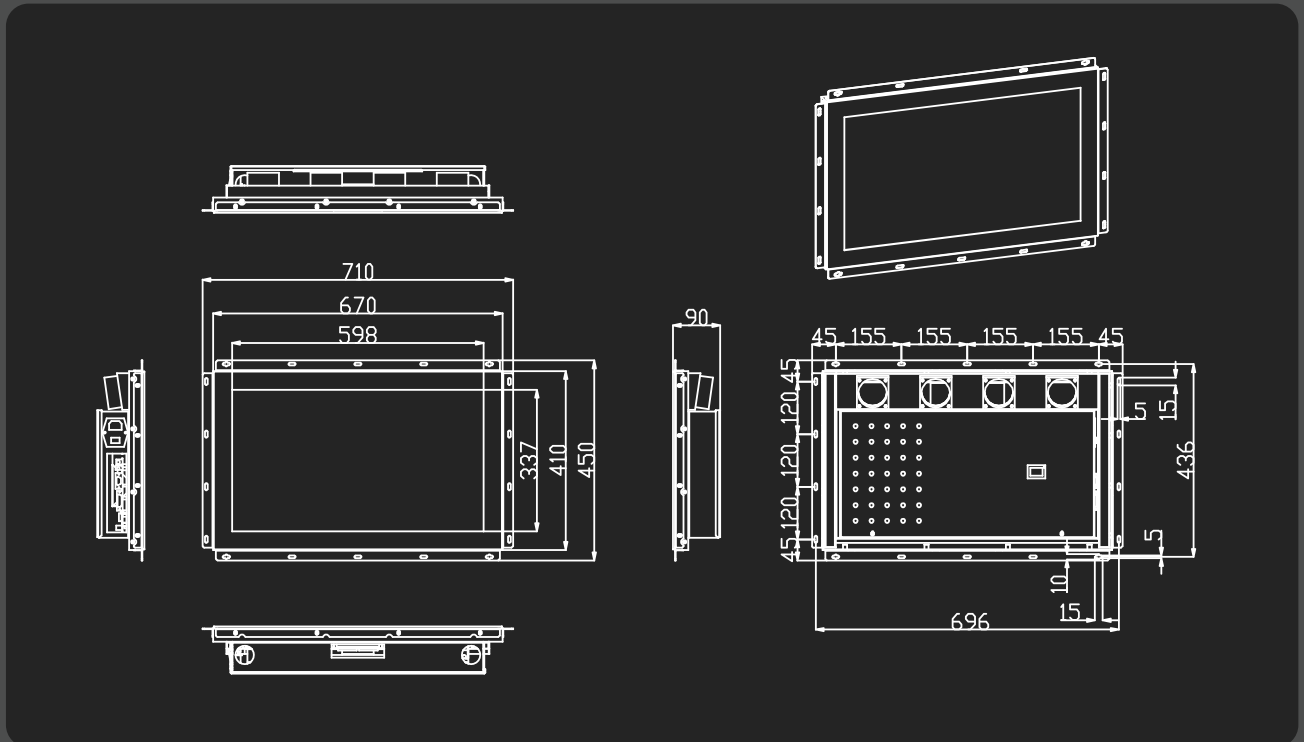

CALKiN CA 270815HB

CALKiN CA 270815HB 27" High Contrast 1500nits Open Frame Monitor (with Filtered Ventilation)

Dimension

1006/429 B Floor Master View Executive Place,
Charoen Nakhon Road, Khlongsan, Bangkok 10600
Tel: 0 2862 5459 Fax: 0 2862 5459 ext 608

CALKiN CA 270815HB

CALKiN CA 270815HB 27" High Contrast 1500nits Open Frame Monitor (with Filtered Ventilation)

MODEL NO	CALKiN CA 270815HB
DISPLAY AREA	598*337 mm
DIMENSION	710*450*90 mm
RESOLUTION	1920v1080
DISPLAY MODE	Horizontal/vertical
UPGRADE	USB
TIMER	Optional
PANEL TYPE	27 INCHLCD Panel
RATIO	16:9
BACKLIGHT TYPE	LED
DISPLAY COLOR	16.7M
BRIGHTNESS	1500 nits
CONTRAST	3500:1
VIEWING ANGLE	178°(H) / 178°(V)
RESPOND TIME	6ms
LIFE SPAN	50000 hours
WORKING TEMP	-30°c~50°c
STORAGE TEMP	-10°c~60°c
WORKING HUMILITY	5%~90%
STORAGE HUMILITY	5%~100%
NOISE	<65dB
WATER PROOF	IP55
CABINET COLOR	Black
POWER INPUT	AC220V
POWER CONSUMPTION	≤220W
VENTILATION	Hepa filter + Fans