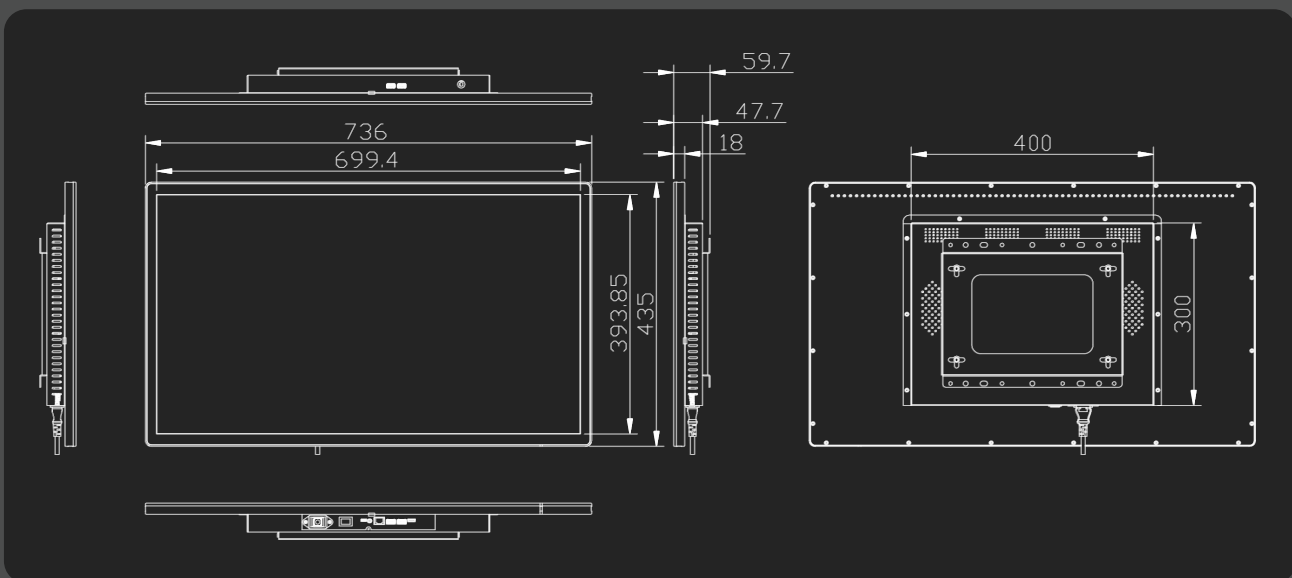

Dimension

Resolution	1920x1080
Outline Dimension	736x435x18
Display Area	699.4x393.85
Pixel	0.36375 × 0.36375mm (H×V) [69PPI]
Respond Time	5 ms
Scan Rate (scan/s)	50 scans/s
Contrast	1200:1
Brightness	350 nits
Display Ratio	16:9
Touch Resolution	4096x4096
Touch screen type	10 Point Capacitive
Transparency	Tempered glass / Transparency ≥95%
Touch Methos	Finger / Thin Glove
Cursor Speed	≥120 dots/s
Input	HDMIx1, USBx1, DC powerx1
Stereo Sound	Rated Power : 10Wx2 / Peak Power : 15Wx2
Viewing Angle	89/89/89/89 (Typ.)(CR≥10) (L/R/T/B)
Weight	13 kgs
Input Voltage	AC110-240V
Normal Power Consumption	≤120 W
Standby Power Consumption	<5W
Working Temperature	0 – 50 °C
Working Humidity	10%~85%
Lifespan	> 50,000 hrs