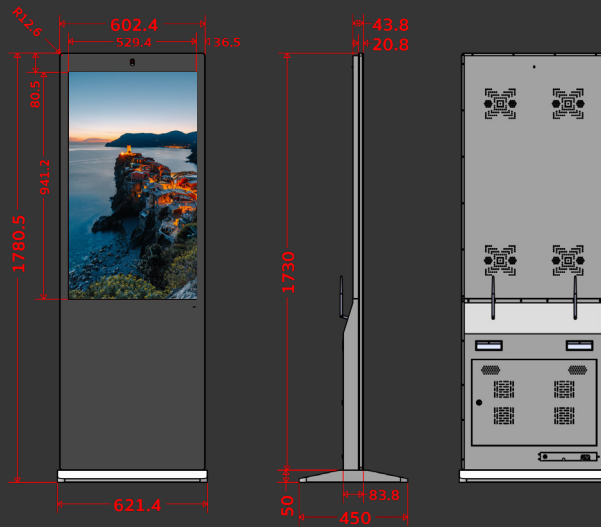

### Dimension

Fit PC size 19cm x 19cm x 4cm

### Specification

Resolution	1920x1080
Outline Dimension	1780.5x602.4x450
Display Area	941.2x529.4
Pixel	0.744x0.744 mm
Respond Time	5 ms
Scan Rate (scan/s)	50 scans/s
Contrast	1200:1
Brightness	450 nits
Display Ratio	16:9
Touch Resolution	4096x4096
Touch screen type	10 Points Capacitive
Transparency	Tempered glass / Transparency ≥95%
Touch Methos	Finger / Thin Glove
Cursor Speed	≥120 dots/s
Input	HDMIx1, USBx1, DC powerx1
Stereo Sound	Rated Power : 10Wx2 / Peak Power : 15Wx2
Viewing Angle	178° / 178° (L/R/T/B)
Weight	50 kgs
Input Voltage	AC110-240V
Normal Power Consumption	≤160 W
Standby Power Consumption	<5W
Working Temperature	0-50 °C
Working Humidity	10%~85%
Lifespan	> 50,000 hrs