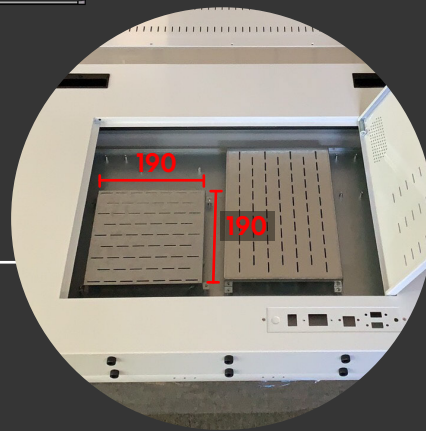

### Dimension

Fit PC size 19cm x 19cm x 4cm

### Specification

Resolution	1920x1080
Outline Dimension	1780.5x602.4x450
Display Area	941.2x529.4
Pixel	0.744x0.744 mm
Respond Time	5 ms
Scan Rate (scan/s)	50 scans/s
Contrast	1200:1
Brightness	450 nits
Display Ratio	16:9
Touch Resolution	4096x4096
Touch screen type	10 Points Capacitive
Transparency	Tempered glass / Transparency ≥95%
Touch Methos	Finger / Thin Glove
Cursor Speed	≥120 dots/s
Input	HDMIx1, USBx1, DC powerx1
Stereo Sound	Rated Power : 10Wx2 / Peak Power : 15Wx2
Viewing Angle	178° / 178° (L/R/T/B)
Weight	50 kgs
Input Voltage	AC110-240V
Normal Power Consumption	≤160 W
Standby Power Consumption	<5W
Working Temperature	0-50 °C
Working Humidity	10%~85%
Lifespan	> 50,000 hrs