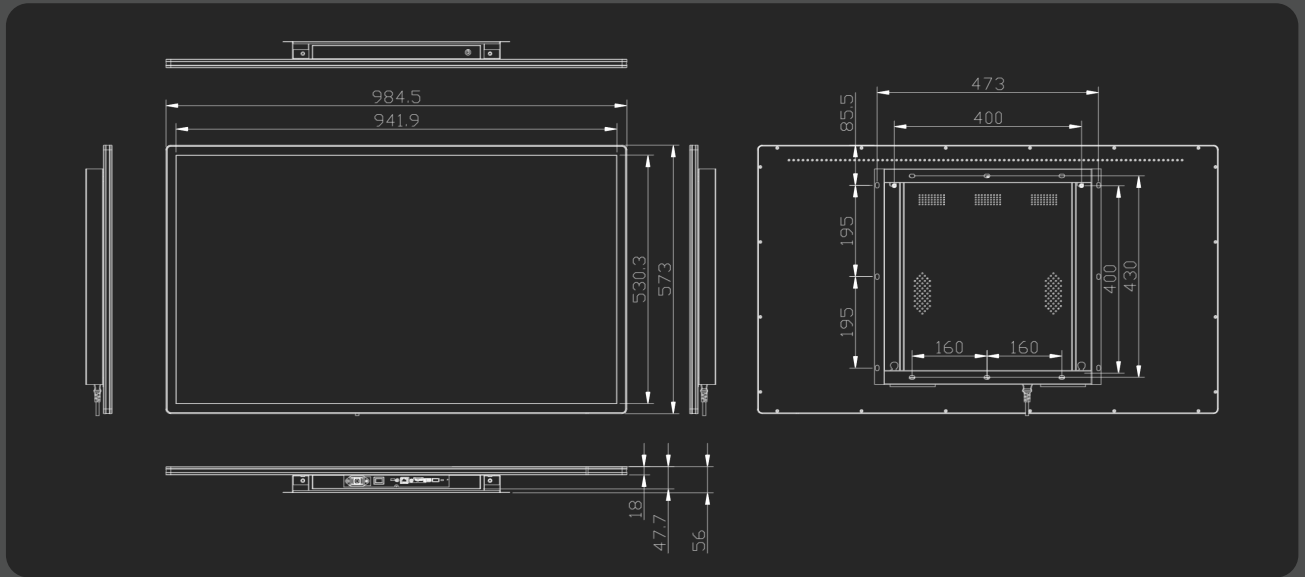

Dimension

Resolution	1920x1080
Outline Dimension	984.5x573x18
Display Area	941.9x530.3
Pixel	0.744x0.744 mm
Respond Time	5 ms
Scan Rate (scan/s)	50 scans/s
Contrast	1200:1
Brightness	450 nits
Display Ratio	16:9
Touch Resolution	4096x4096
Touch screen type	10 Point Capacitive
Transparency	Tempered glass / Transparency ≥95%
Touch Methos	Finger / Thin Glove
Cursor Speed	≥120 dots/s
Input	HDMIx1, USBx1, DC powerx1
Stereo Sound	Rated Power : 10Wx2 / Peak Power : 15Wx2
Viewing Angle	178°/178° (L/R/T/B)
Weight	20 kgs
Input Voltage	AC110-240V
Normal Power Consumption	≤160 W
Standby Power Consumption	<5W
Working Temperature	0 – 50 °C
Working Humidity	10%~85%
Lifespan	> 50,000 hrs