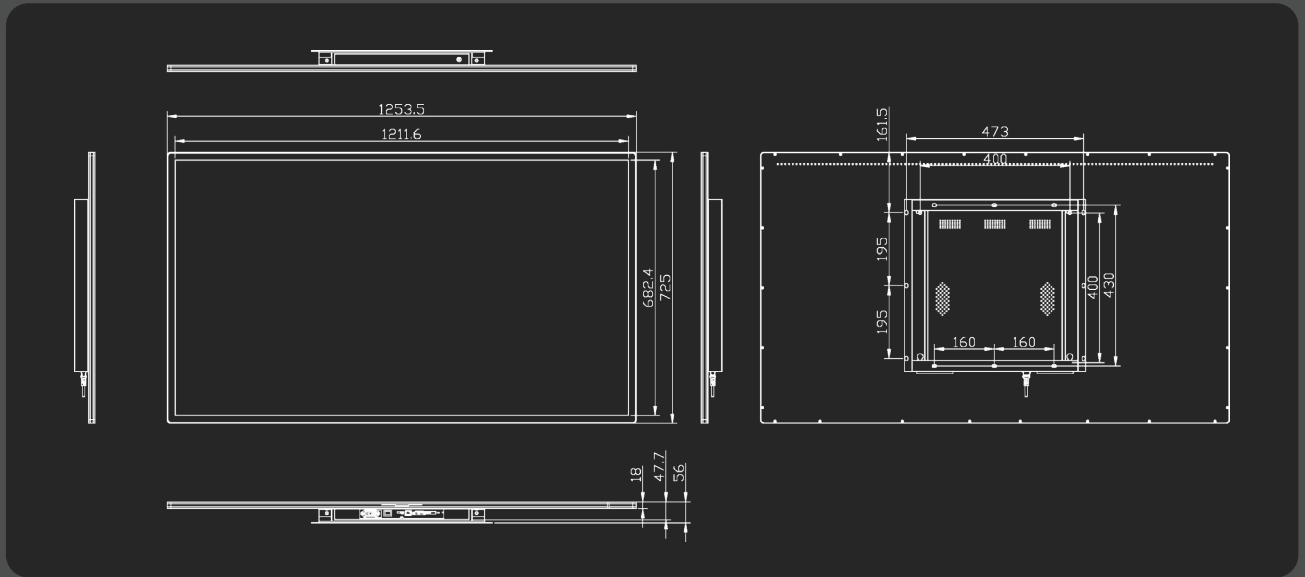

## Dimension

Resolution	1920x1080
Outline Dimension	1253.5x725x18
Display Area	1211.6x682.4
Respond Time	5 ms
Contrast	1300:1
Brightness	450 cd/m <sup>2</sup>
Display Ratio	16:9
Touch Resolution	4096x4096
Touch screen type	10 Point Capacitive
Input	HDMIx1, USBx1, DC powerx1
Stereo Sound	15Wx2
Viewing Angle	178°/178° (L/R/T/B)
Weight	26 kgs
Input Voltage	AC110-240V
Max Power Consumption	155 W
Working Temperature	0– 50 °C
Working Humidity	10%~85%
Lifespan	> 50,000 hrs