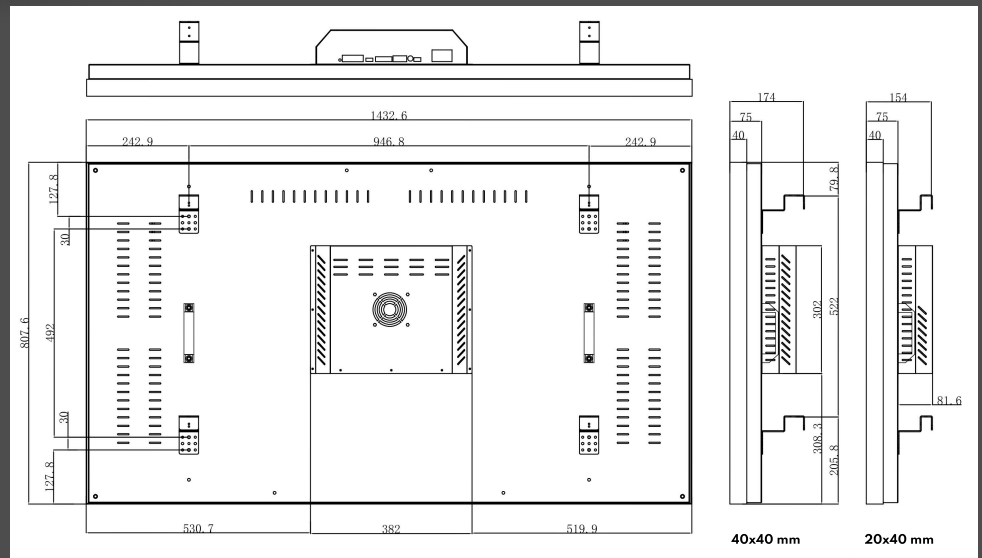

Dimension

Specification

Panel	AUO Size 65" S-IPS, Bezel 3.5 mm. (Bezel to Bezel)
Dimension	1432.6 x 807.6 x 154 mm.
Display Area	1429.1 x 804.1 mm.
Aspect Ratio	16:9
Resolution Support	1920 x 1080
Color	8 Bit, 16.7 M
Brightness	500 cd/m ²
Contrast Ratio	1400:1
Power Consumption	220 W
Response Time	8 ms
Surface Treatment	Anti-Glare
View Angle	178H / 178P
Working Temp/Humidity	0°C to 50°C / 20% to 80%
Videowall Controller	CALKiN 8107P Built-in Each Screen
Split Screen	Support Picture in Picture (PIP/POP)
Port	1x DVI, 2x HDMI input
Life	50,000 hrs