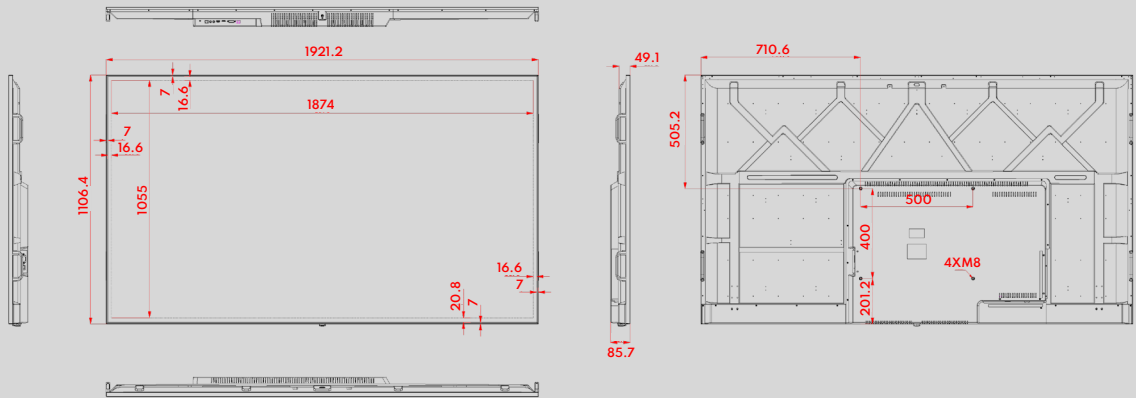

## Dimension

Dimension	1921.2x85.7x1106.4mm
Active area	1874x1055mm
Resolution	3840x2160
Brightness	400nits
Contrast	1500:1
Response time	6ms
Screen surface	4mm tempered glass
Viewing angle	178° H, 178° P
Temp/Humidity	0°C-40°C / 0% - 80%
Weight	60KG(NW)
Audio	Built-in Speaker (10W)
Motherboard	Built-in Android Octa Core, 8GB Memory
Network	Wifi 802.111b/g built with Internal Antenna, LAN 10/100
Port	RJ45x1, HDMI out x1, USB x2
Power Consumption	155W
Special Feature	Built-in timer ON/OFF (Split Time) Function
Play Function	1. Auto play mode / Auto media copy (Stand Alone Mode) 2. Digital Signage (CALKiN Cloud CMS) (Optional)