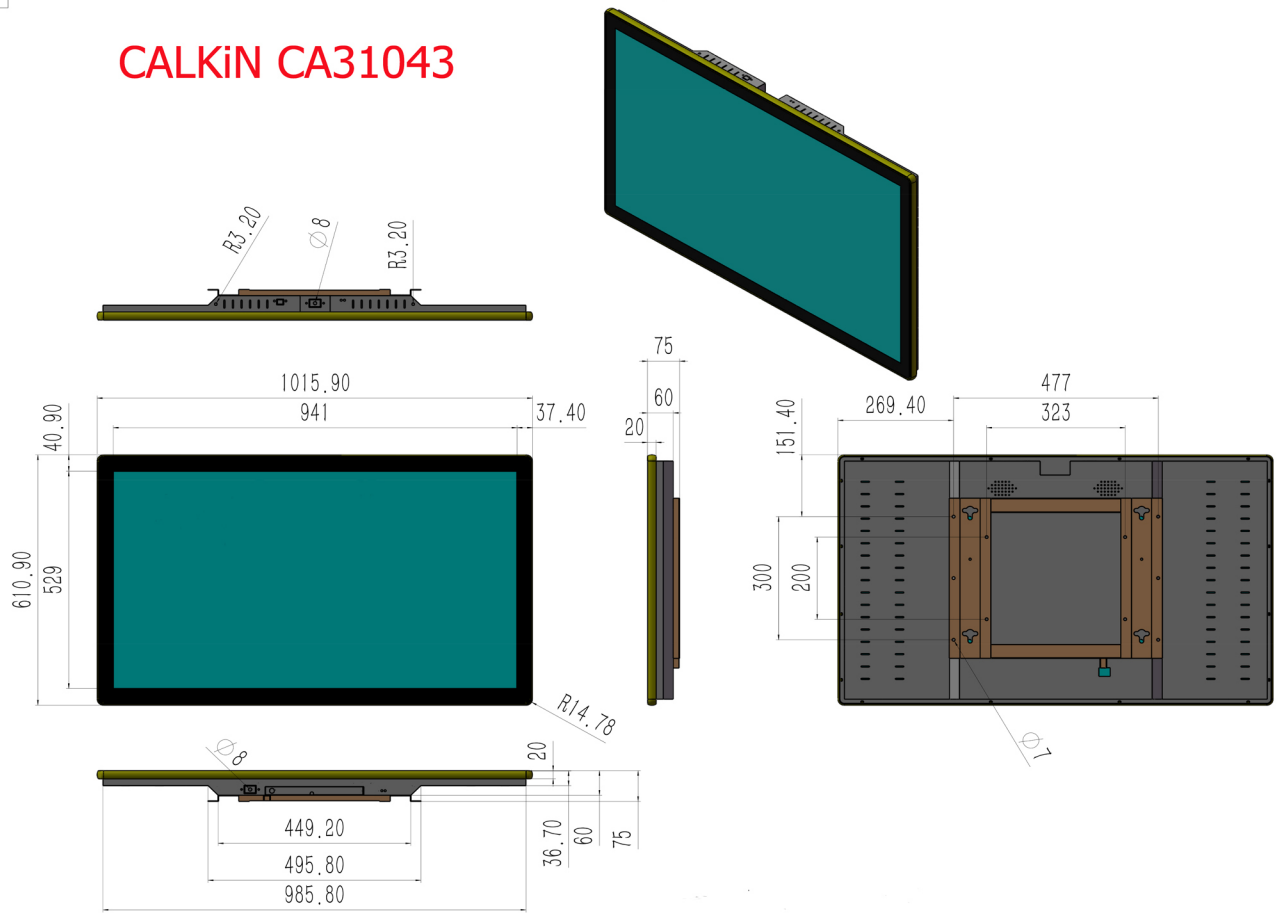

## Specification

Panel / Screen Size	1015.90 x 610.9 x 75 mm. / 941 x 529 mm.
Screen type / Back Light	s-IPS Industrial Grade/ LED
Resolution	1920 x 1080 Full HD with rotating screen function
Brightness/Contrast	350 cd/m2 / 1400 : 1
Screen	Tempered Glass , Anti glare (Optional)
View Angle	178°H, 178°P
Temp/humidity	0°c to +50°c / 5% to 90%
Support	Built-in Speakers
Motherboard	Built-in Android Quad Core, 8Gb memory
Network	Wifi 802.11b/g built with Internal Antenna, LAN 10/100
Special Feature	Built-in timer ON/OFF (split time) function