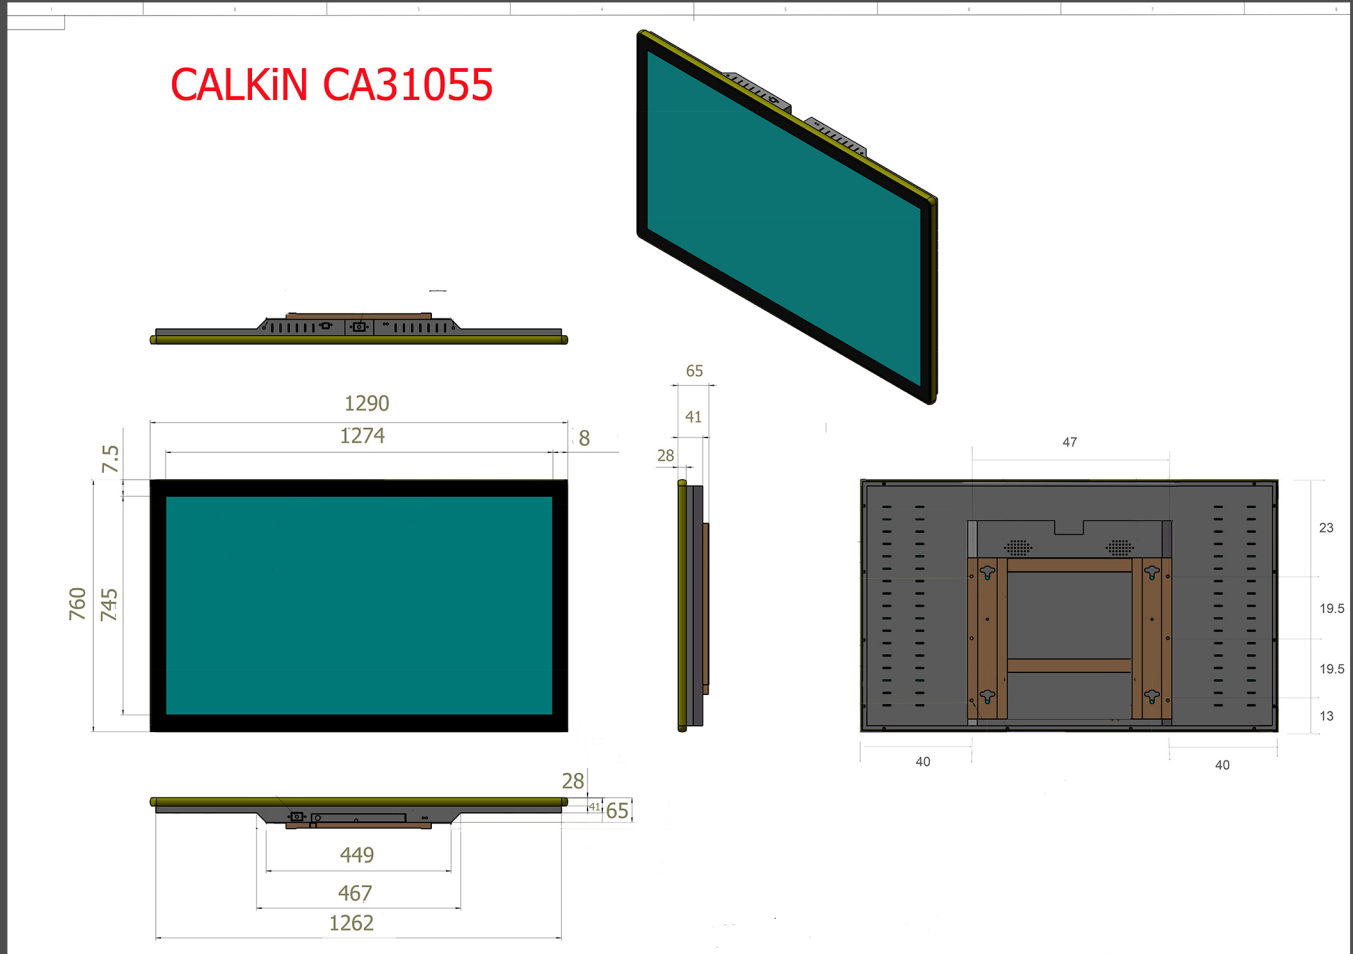

Digital Signage Screen 55" Tempered Glass

Specification

Panel / Screen Size	1290 x 760 x 65 mm. / 1274 x 745 mm.
Screen Type/Back Light	s-IPS Industrial Grade / LED
Resolution	1920 x 1080 Full HD with rotating screen function
Brightness/Contrast	400 cd/m2 / 1400 : 1
Screen	Tempered Glass , Anti glare (Optional)
View Angle	178°H, 178°P
Temp/humidity	0°c to +20°c / 5% to 90%
Support	Built-in Speakers
Motherboard	Built-in Android Octa Core, 8Gb memory
Network	Wifi 802.11b/g built with Internal Antenna, LAN 10/100
Special Feature	Built-in timer ON/OFF (split time) function