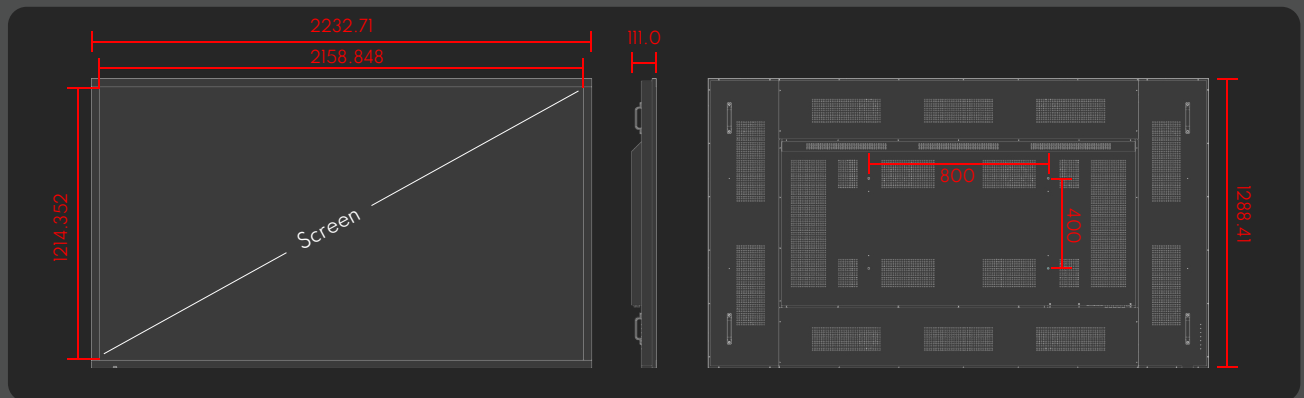

## Dimension

Panel model	LG 98" QWUXGA LD980DQD
Dimension	2232.71x1288.41x111.0
Active Screen Size	2158.848x1214.352
Resolution	3840x2160 4K with rotating screen function
Brightness	500 nits
Contrast	1200
Response Time	8 ms
Screen Surface	Tempered Glass 4 mm, Anti glare (Optional)
View Angle	178°H, 178°P
Temp/Humidity	0°C to 20°C / 5% to 90%
Weight	90 Kgs
Audio	Built-in Speaker (10W)
Motherboard	Built-in Android Octa Core, 8GB Memory
Network	Wifi 802.11b/g built with Internal Antenna, LAN 10/100
Port	RJ45x1, HDMI out x1, USB x2
Power Consumption	155W
Special Feature	Built-in timer ON/OFF (Split Time) Function
Play Function	1. Auto play mode / Auto media copy (Stand Alone Mode) 2. Digital Signage (CALKiN Cloud CMS) (Optional)