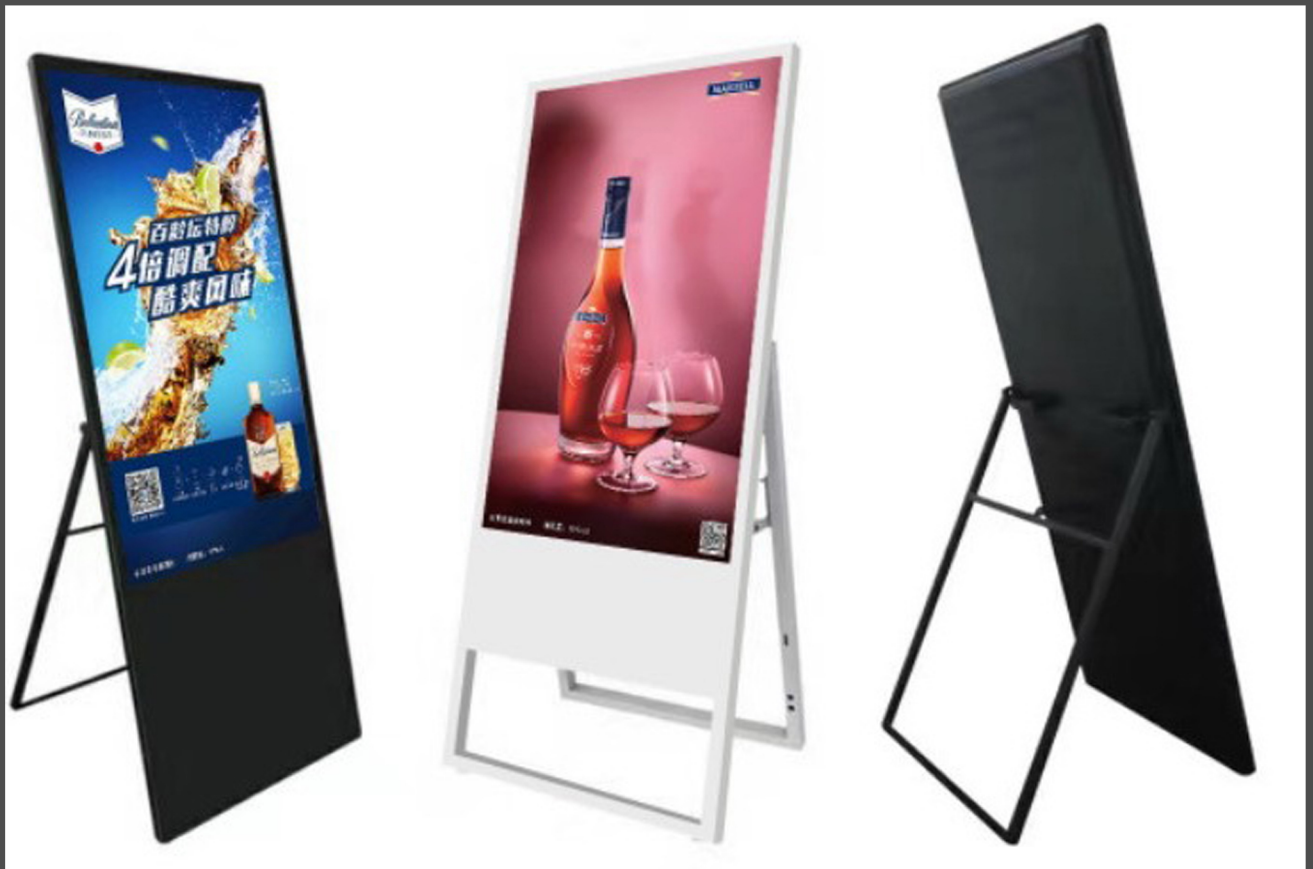

Slim Digital Signage Stand 43" Tempered Glass

DIGITAL SIGNAGE SCREEN

Specification

Panel	1599 x 612 x 40.2 mm.
Resolution	1920 x 1080 Full HD with rotating screen function
Brightness/Contrast	350 cd/m2 / 1400 : 1
Screen	Tempered Glass , Anti glare (Optional)
View Angle	178°H, 178°P
Working Temp/humidity	0°c to +50°c / 5% to 90%
Support	Built-in Speakers
Motherboard	Built-in Android Octa Core, 8 Gb memory
Network	Wifi 802.11b/g built with Internal Antenna, LAN 10/100
Special Feature	Built-in timer ON/OFF (split time) function