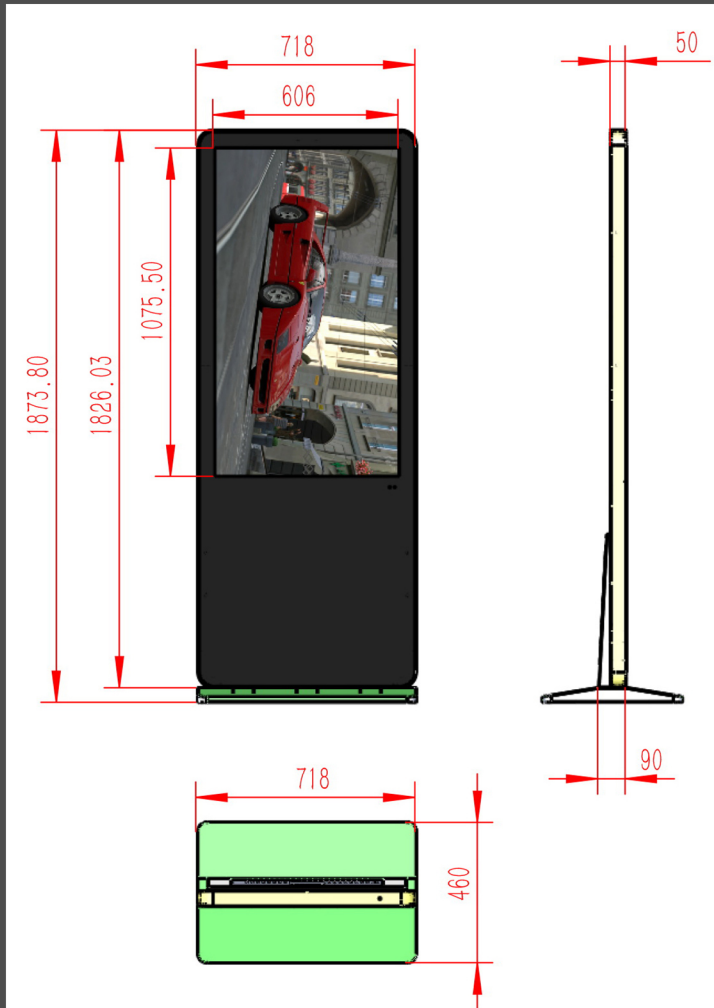

Digital Signage Stand 49" screen Android OCTA Core

DIGITAL SIGNAGE STAND SCREEN

Specification

Dimension	1873.80 x 718 x 50 mm.
Aspect Ratio	16:9
Resolution	1920 x 1080 Full HD
Brightness /Contrast	450 cd/m ² / 1300 : 1
Front Glass	Tempered Glass
View Angle	78°H, 178°P
Working Temp/humidity	0°c to +50°c / 20% to 80%
WI FI	802.11b/g (WEP/WPA/WPA2), built-in with Antenna
Support	Audio Stereo mini Jack RCA(L/R), Built-in 10w. Speakers
Mother Board	OCTA Core 1.6 Ghz 8GB NAND Flash Android OS