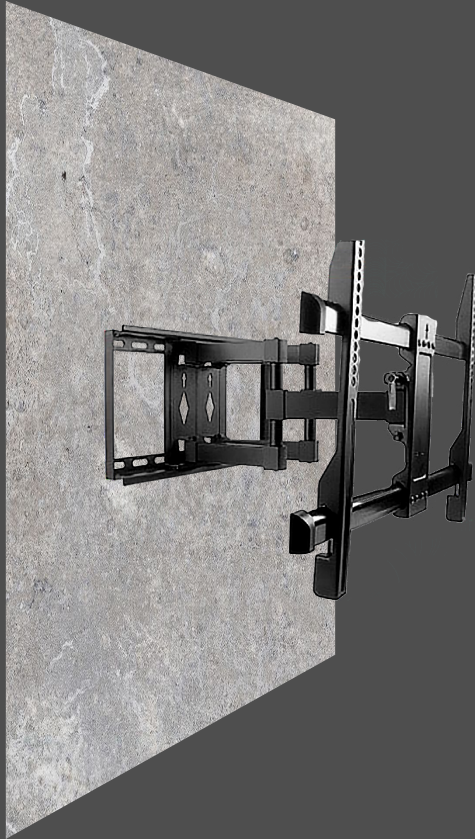

Support 40"-70" Monitor with Retractable Arm

Dimension support : 40-70 inches

Features : reverse angle 45° (left/right)

Max weight holding : 80KG

VESA : 100X100/600X400

Distance from the wall : 70-395 mm

Product dimension : 660x420x65-395 mm