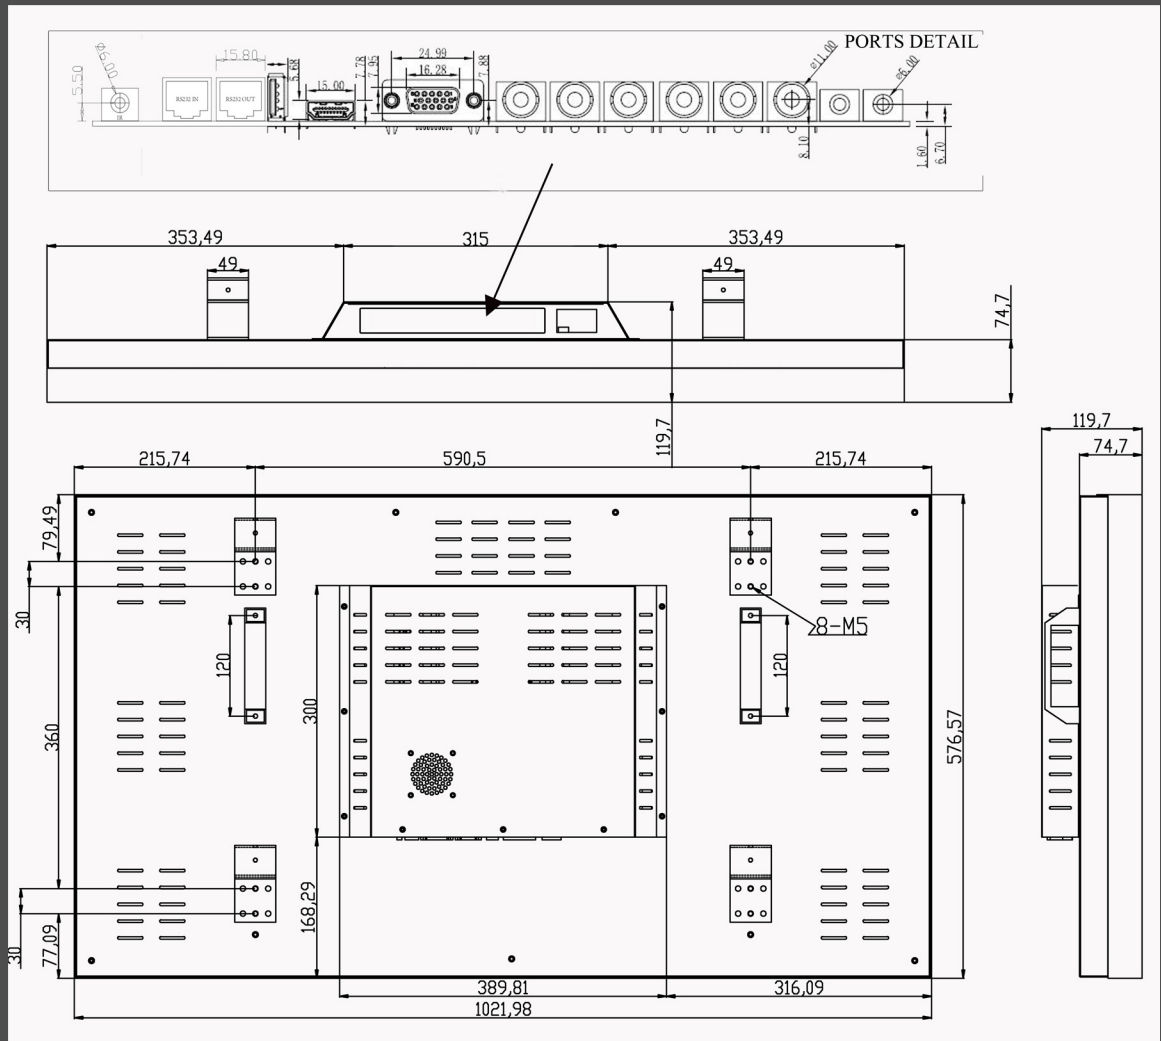

CALKiN 46114W

Video Wall Screen 46" SVA (Super Vertical Align)
Narrow Bezel 3.5 mm (Bezel to Bezel), LED Backlight

Specification

Panel Size	1021.98 x 576.57 x 119.7 mm
Bezel Edge	3.5 mm Bezel to Bezel
Aspect Ratio	16:9
Resolution	1920 x 1080 Full HD
Brightness / Contrast	700 cd/m ² / 4000:1
Color	10 bit
Surface Treatment	Anti-Glare
View Angle	178H, 178P
Working Temp/Humidity	0°C to +50°C / 20% to 80%
Videowall Controller	CALKiN 8107P Build-in each screen
Split Screen	Support Picture in Picture (PIP/POP)
Port Detail	BNC CVBS YPbPr, HDMI, RJ45 (RS232) VGA, USB, Audio in/out